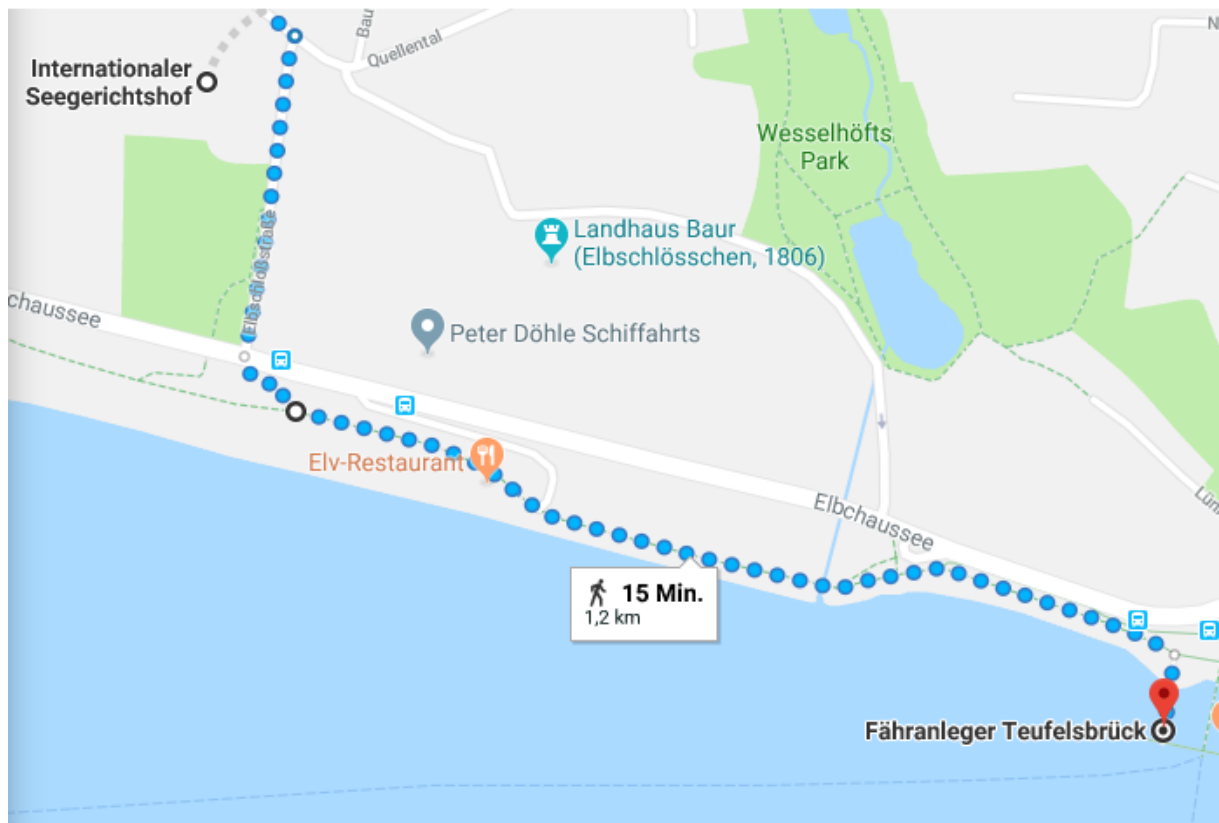

Blockbräu

Bei den St. Pauli-Landungsbrücken 3, 20359 Hamburg

August 1, 7:00 pm

How to get there?

After the Moot Case Introduction, you will walk from the ITLOS to the Ferryterminal Teufelsbrück.

Direction to Teufelsbrück:

Take the **Ferry 64 to Finkwerder** at **5:50 pm**; At Finkwerder change to **Ferry 62 to Landungsbrücken**.

Once you have arrived at Landungsbrücken, **walk towards Bridge 3 and exit the Landungsbrücken** towards Bei den Landungsbrücken 3.