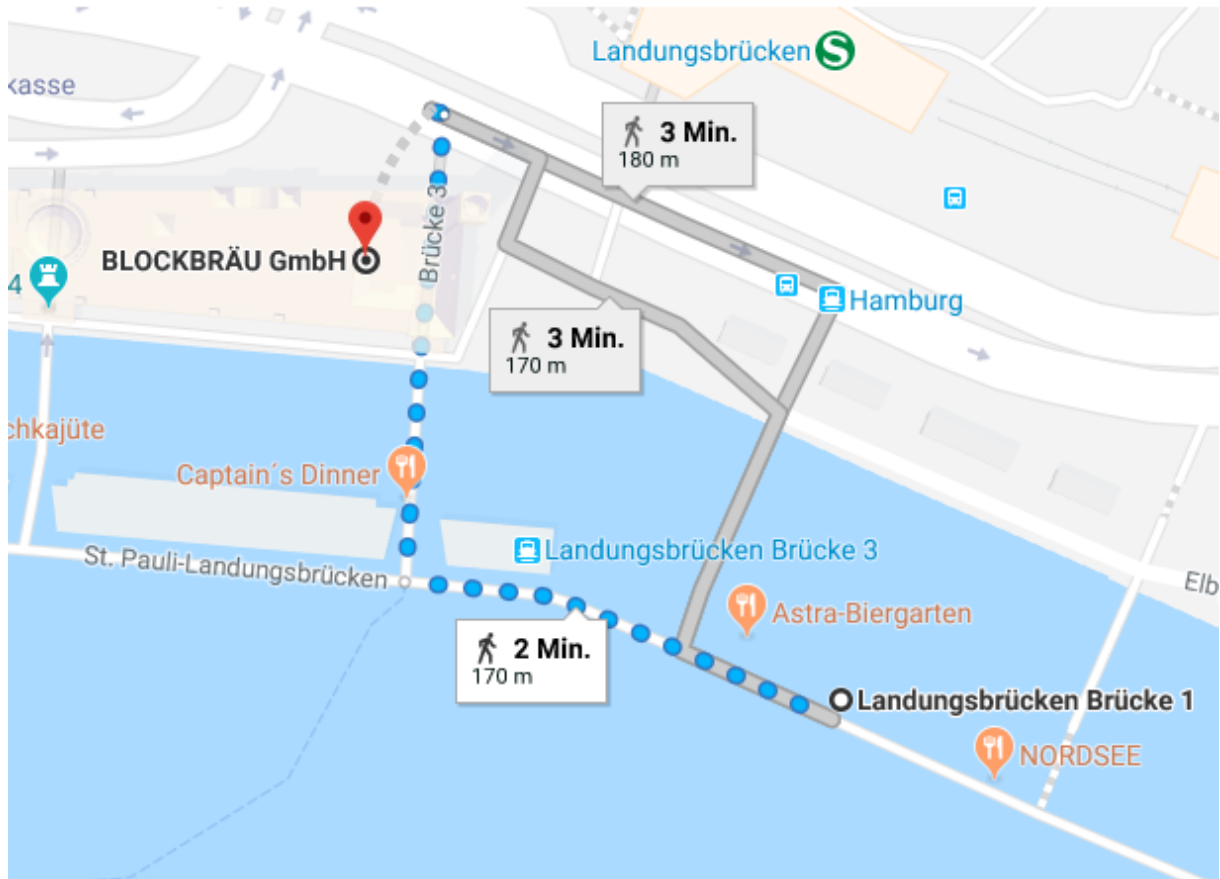

Blockbräu

Bei den St. Pauli-Landungsbrücken 3, 20359 Hamburg

August 1, 7:00 pm

How to get there?

After the Moot Case Introduction, you will walk from the ITLOS to the Ferryterminal Teufelsbrück.

Direction to Teufelsbrück:

Take the **Ferry 64 to Finkwerder** at **5:50 pm**; At Finkwerder change to **Ferry 62 to Landungsbrücken**.

Once you have arrived at Landungsbrücken, **walk towards Bridge 3 and exit the Landungsbrücken** towards Bei den Landungsbrücken 3.